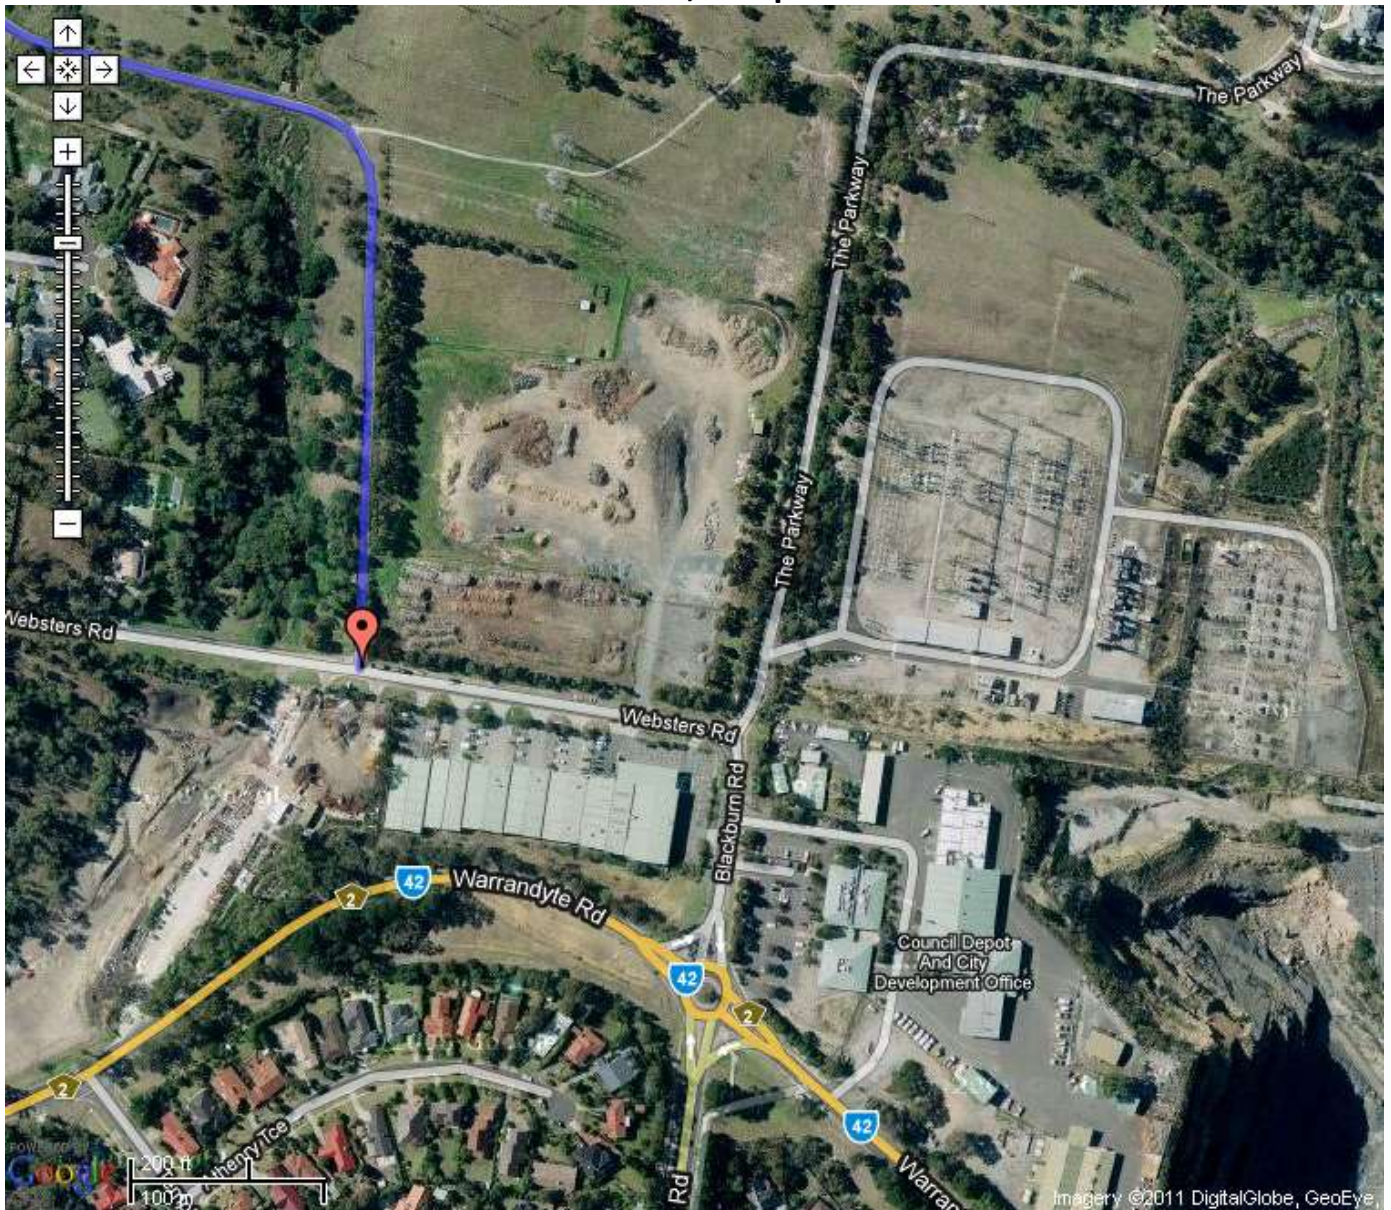

## Saturday Morning Group Training

Our next regular **GROUP TRAINING** will be on:

**9:30am** Saturday, 28<sup>th</sup> November

**Tikalara Park, Websters Rd, Templestowe**  
(Melway 34, D2)

We meet at the gate to the park opposite rear entrance of Aumann's Nursery

### Websters Rd, Templestowe

As those of you who usually come will already know, we go for coffee afterwards, the venue will be negotiated by those entitled to a vote (i.e. those who turn up on the morning).