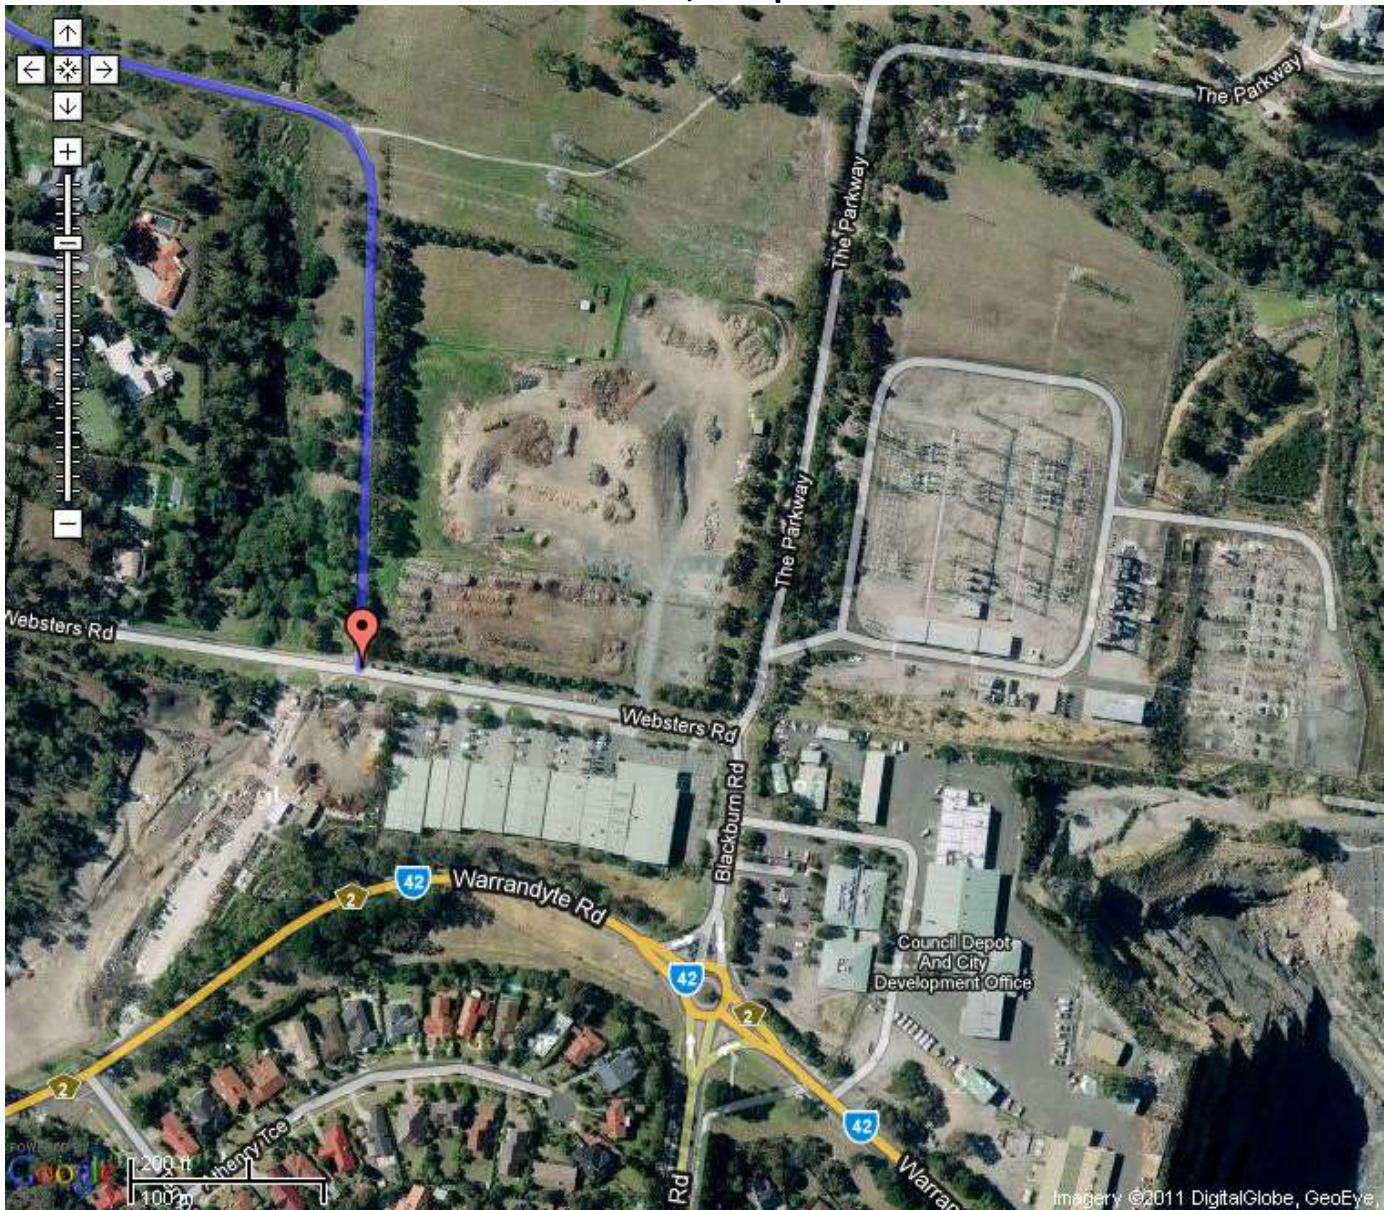

Doncaster Masters' Athletics

Saturday Morning Group Training

Our next regular **GROUP TRAINING** will be on:

9:30am Saturday, 23rd July

Tikalara Park, Websters Rd, Templestowe
(Melway 34, D2)

We meet at the gate to the park opposite rear entrance of Aumann's Nursery

Websters Rd, Templestowe

As those of you who usually come will already know, we go for coffee afterwards, the venue will be negotiated by those entitled to a vote (i.e. those who turn up on the morning).